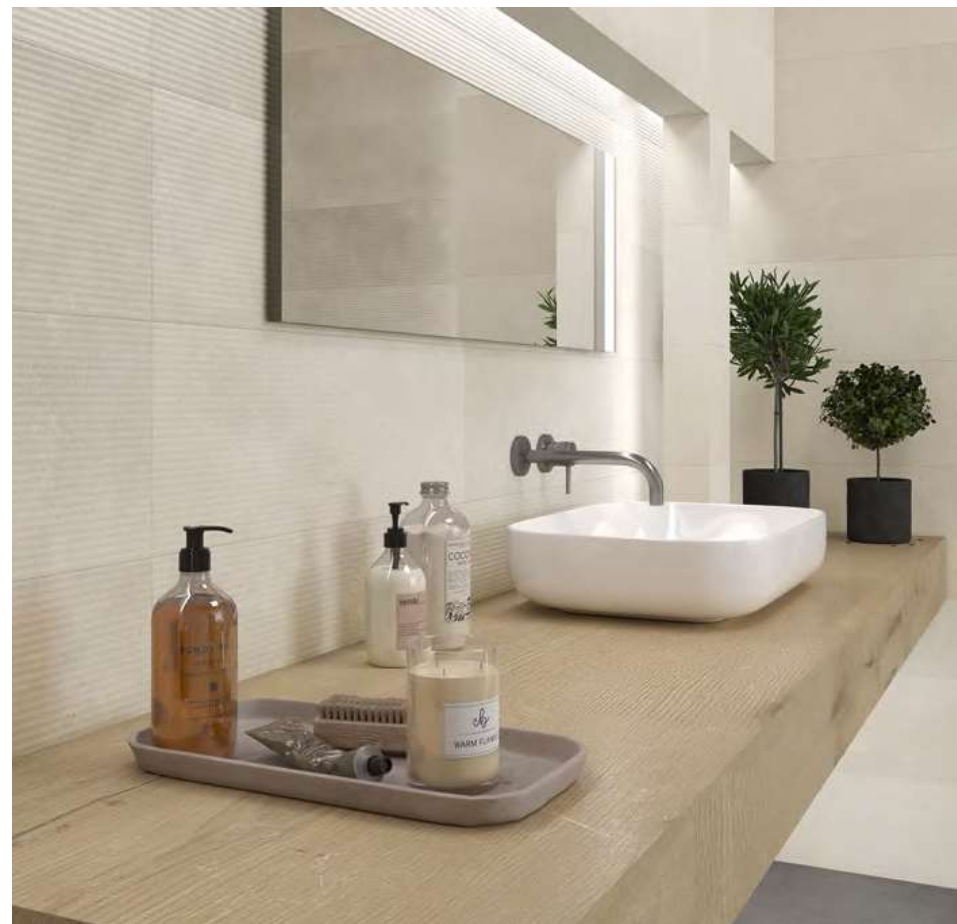

POWDER

WALL TILE + WHITE BODY + MATT
AZULEJO + PASTA BLANCA + MATE

25x75 cm/10"x30"

BIII GL

POWDER SNOW
25x75 cm/10"x30"
↘

PLOT LINE SNOW
25x75 cm/10"x30"
↘

POWDER PLUMB
60x60 cm/24"x24"
↘

CONCRETE
CEMENTOS

GLAZED PORCELAIN STONEWARE + STD BODY + MATT
GRES PORCELÁNICO ESMALTADO + PASTA STD + MATE

90x90 cm/36"x36" + 75x75 cm/30"x30" + 60x120 cm/24"x48" + 60x60 cm/24"x24" + 30x60 cm/11.8"x24"

Bla GL

AVAILABLE FORMATS / FORMATOS DISPONIBLES:

PIECES NAME NOMBRE DE LA PIEZA	SIZES FORMATOS (cm)	WORK SIZE DIMENSION DE FABRICACION (mm)	BOX | CAJA				PALLET | PALET			
			PIECES PIEZAS	sqm m²	MAX AVERAGE WEIGHT PESO MEDIO MAXIMO (kg)	BOXES CAJAS	sqm m²	MAX AVERAGE WEIGHT PESO MEDIO MAXIMO (kg)	SIZE PALLET FORMATO DEL PALET (mm)	
POWDER	25x75	251 x 753 x 8,7	7	1,310	21,000	48	62,880	995	800x1200x890	
PLOT LINE	25x75	251 x 753 x 8,7	7	1,310	21,000	48	62,880	995	800x1200x890	
POWDER DECOR	25x75	251 x 753 x 8,7	7	1,310	21,000	48	62,880	995	800x1200x890