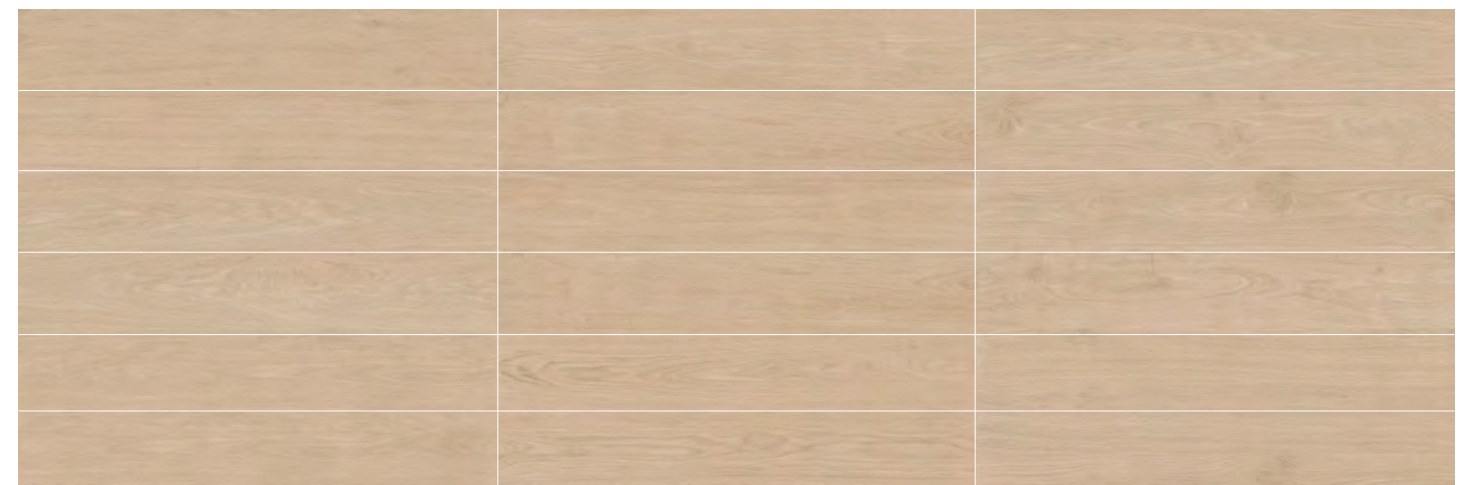

TEMPO

ARIZ WHITE

BRUNEI SEPIA

BRASILIAN CHERRY

CONSTANZA ROSE

BONNET LIGHT

HIGHLAND OAK

INDIANA NATURAL