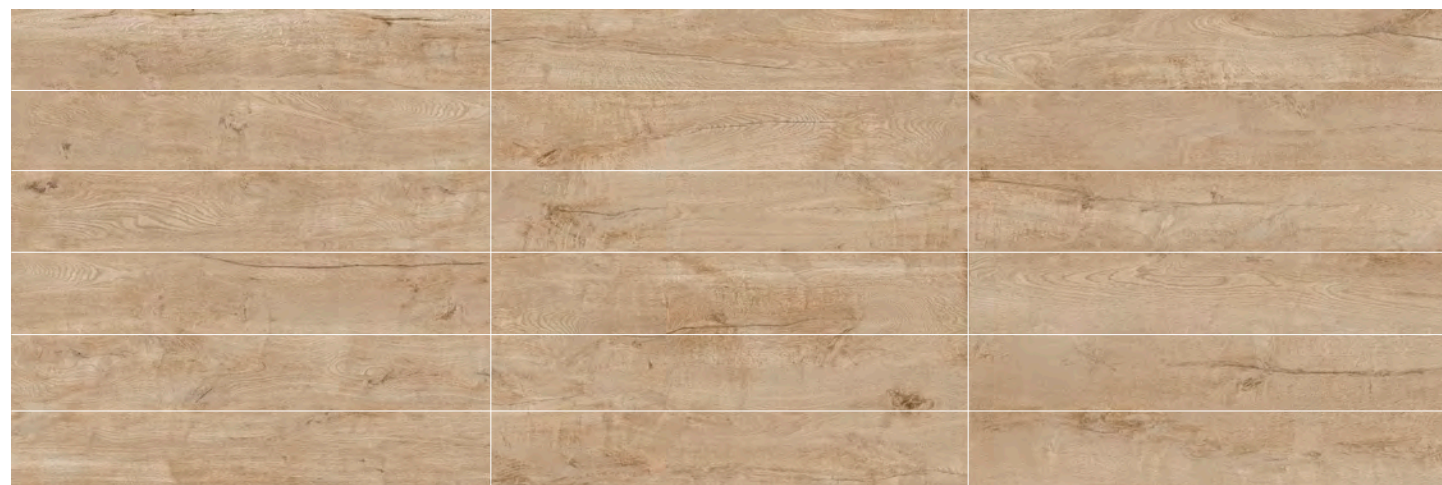

TEMPO

ARIZ WHITE

BRUNEI SEPIA

BRASILIAN CHERRY

CONSTANZA ROSE

BONNET LIGHT

HIGHLAND OAK

INDIANA NATURAL