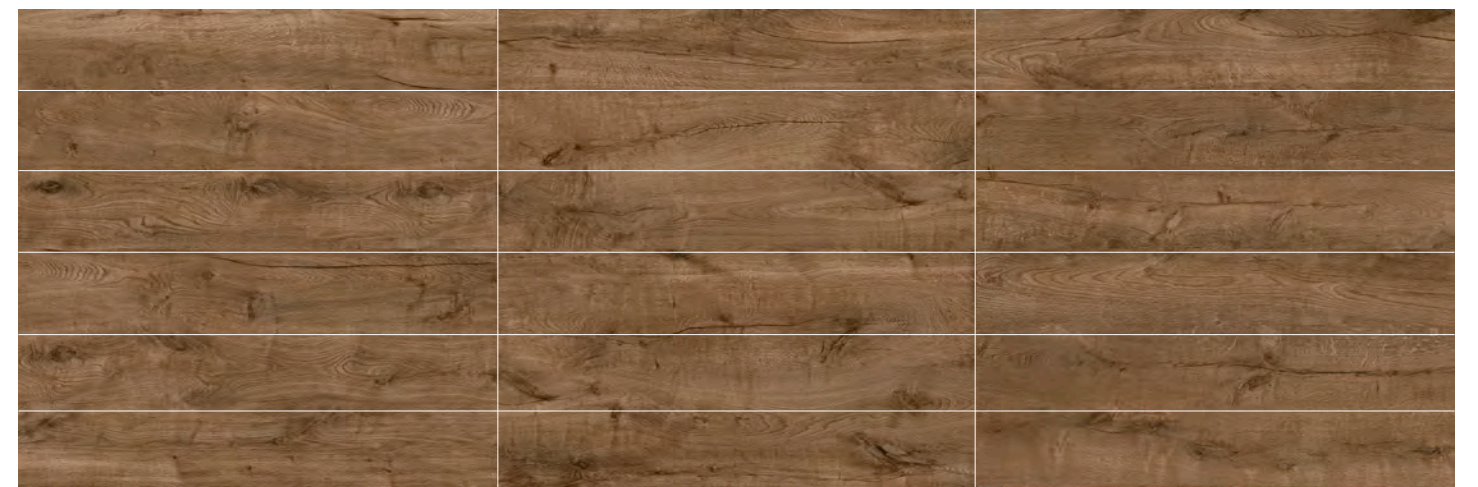

SALINE BROWN

IRATI CREAM

SANGHA HONEY

JAVA CARAMEL

TEMPO WALNUT