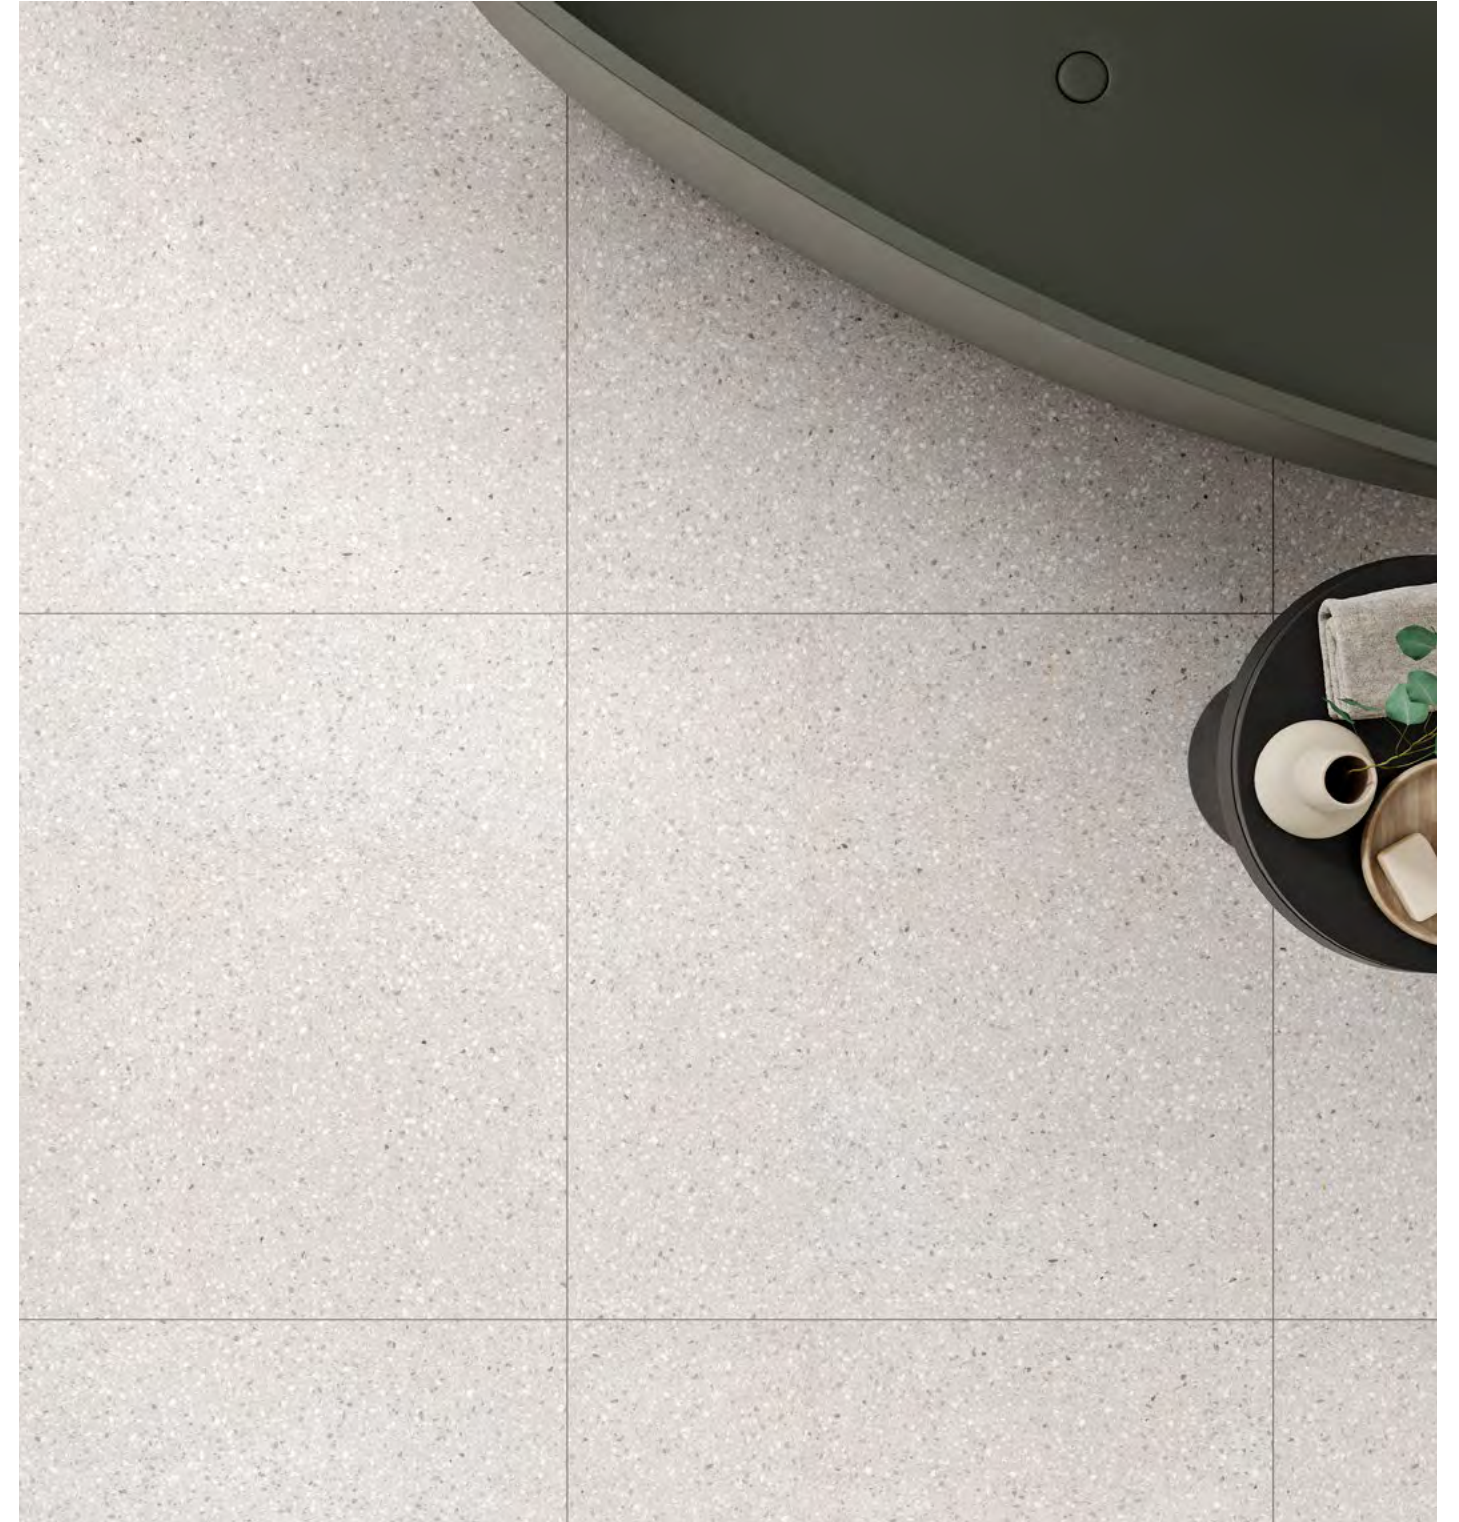

GLAZED PORCELAIN STONEWARE + STD BODY + RECTIFIED + MATE
GRES PORCELÁNICO ESMALTADO + PASTA STD + RECTIFICADO + MATE

Bla **GL** **2**

90x90 cm / 36"x36" + 60x120 cm / 24"x48" + 30x60 cm / 11.8"x24"

AVAILABLE FORMATS: / FORMATOS DISPONIBLES:

PIECES NAME NOMBRE DE LA PIEZA	SIZES FORMATOS (cm)	WORK SIZE DIMENSIÓN DE FABRICACIÓN (mm)	BOX | CAJA			PALLET | PALET			
			PIECES PIEZAS	sqm m²	MAX. AVERAGE WEIGHT PESO MEDIO MÁXIMO (Kg)	BOXES CAJAS	sqm m²	MAX. AVERAGE WEIGHT PESO MEDIO MÁXIMO (Kg)	SIZE PALLET FORMATO DEL PALET (mm)
GOLDONI	90x90	900 x 900 x 9	2	1,620	32,500	32	51,840	1110	950x1060x820
GOLDONI	60x120	600 x 1200 x 9	2	1,440	28,000	36	51,840	1092	840x1200x740
GOLDONI DECOR	60x120	600 x 1200 x 9	2	1,440	28,000	36	51,840	1092	840x1200x740
GOLDONI	30x60	298 x 600 x 9	8	1,440	27,000	40	57,600	1140	800x1200x740

GOLDONI BIANCO
90x90 cm / 36"x36"
↘

STONE
PIEDRAS