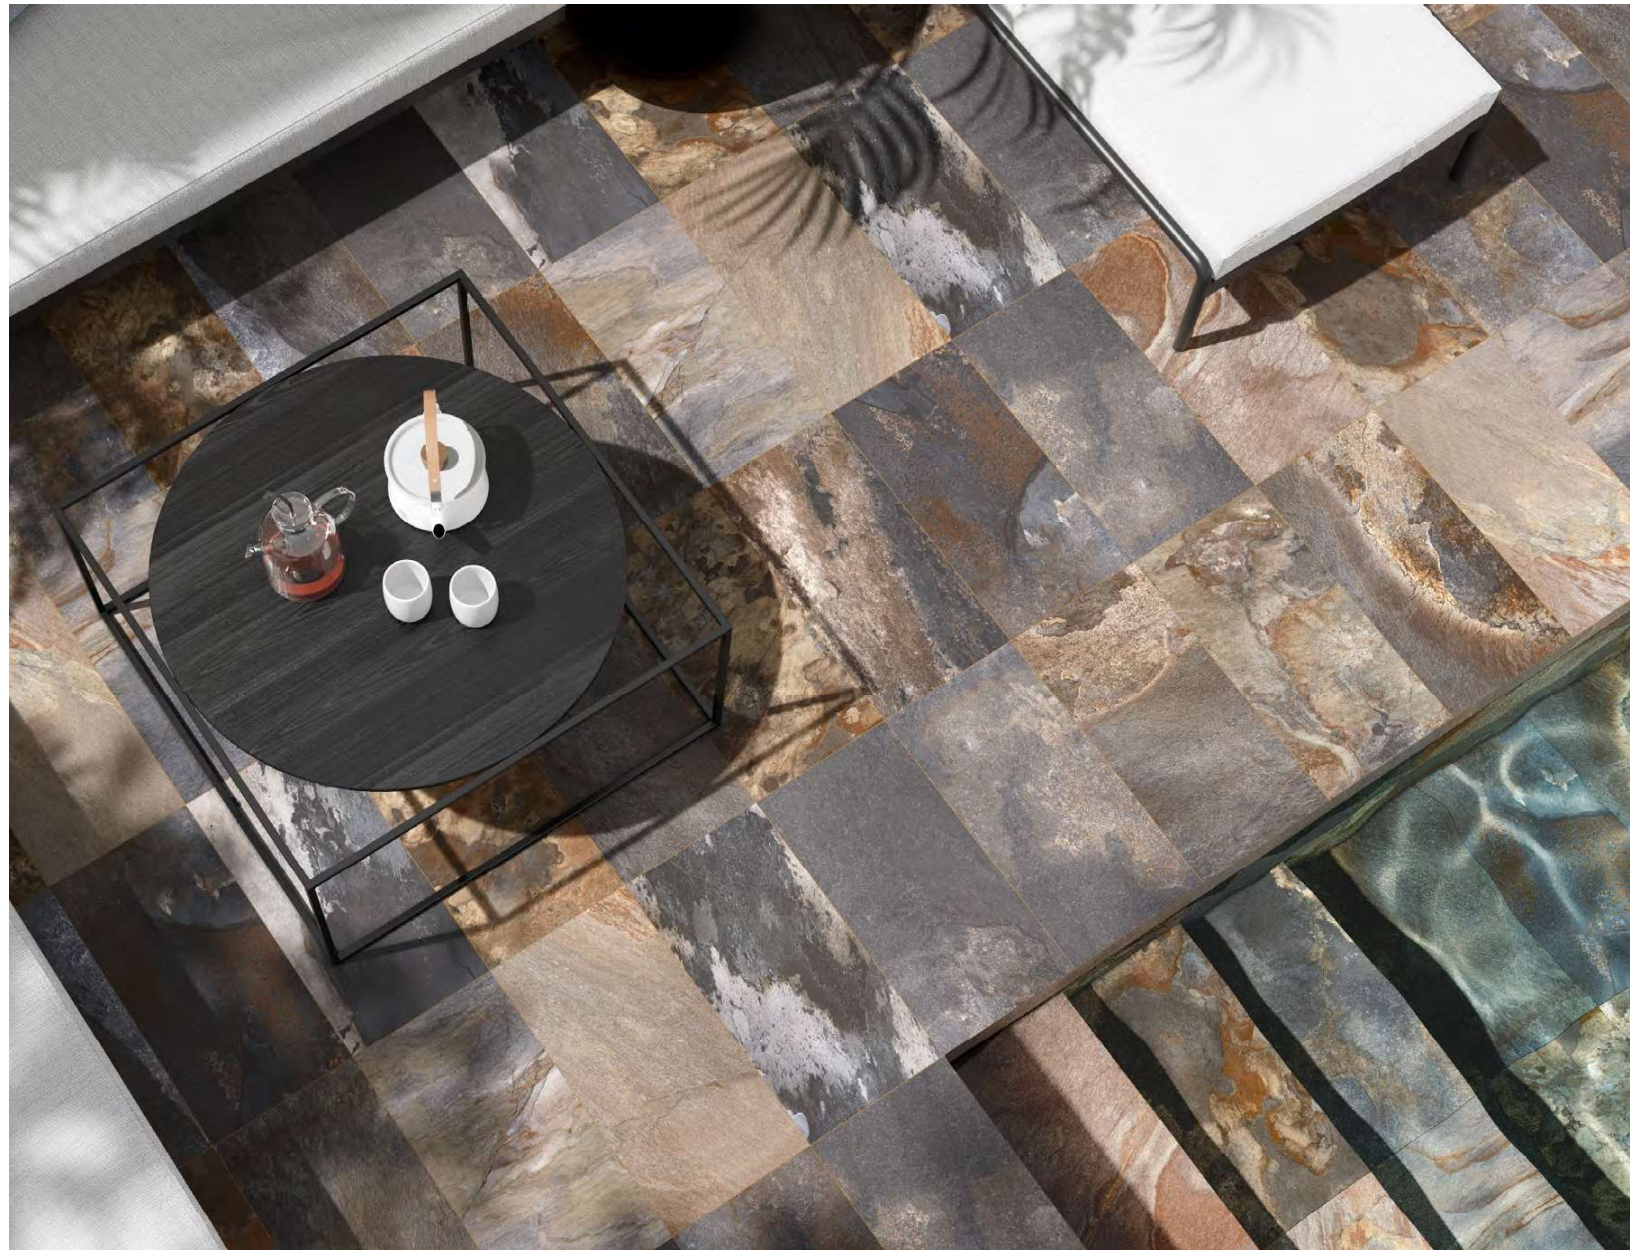

BILTMORE MULTICOLOR
30x60 cm / 11.8"x24"
↘

STONE
PIEDRAS

BILTMORE

This multicoloured slate comes in 30x60 cm and is an ideal material for water areas and swimming pools. That makes the Biltmore series a fantastic option for use even in swimming pools, giving the appearance of modern Balinese pools.

Despite its impeccable worn aesthetics, its greatest utility lies in the material's characteristics. It is smooth to the touch when dry and unleashes its non-slip properties when it comes into contact with moisture: a real innovation for those who want a material that is both pleasant and non-slip at the same time.

Esta pizarra multicolor se presenta en 30x60cm siendo un material ideal para zonas de agua y piscinas, haciendo de la serie Biltmore una fantástica opción para utilizarse incluso dentro de estas, representando las actuales piscinas balinesas.

A pesar de su estética desgastada e impecable, su mayor utilidad la encontramos en las características del material, que presenta un tacto suave en seco y que libera sus propiedades antideslizantes al entrar en contacto con la humedad, una auténtica innovación para aquellos que quieren un material agradable y antideslizante a la vez.