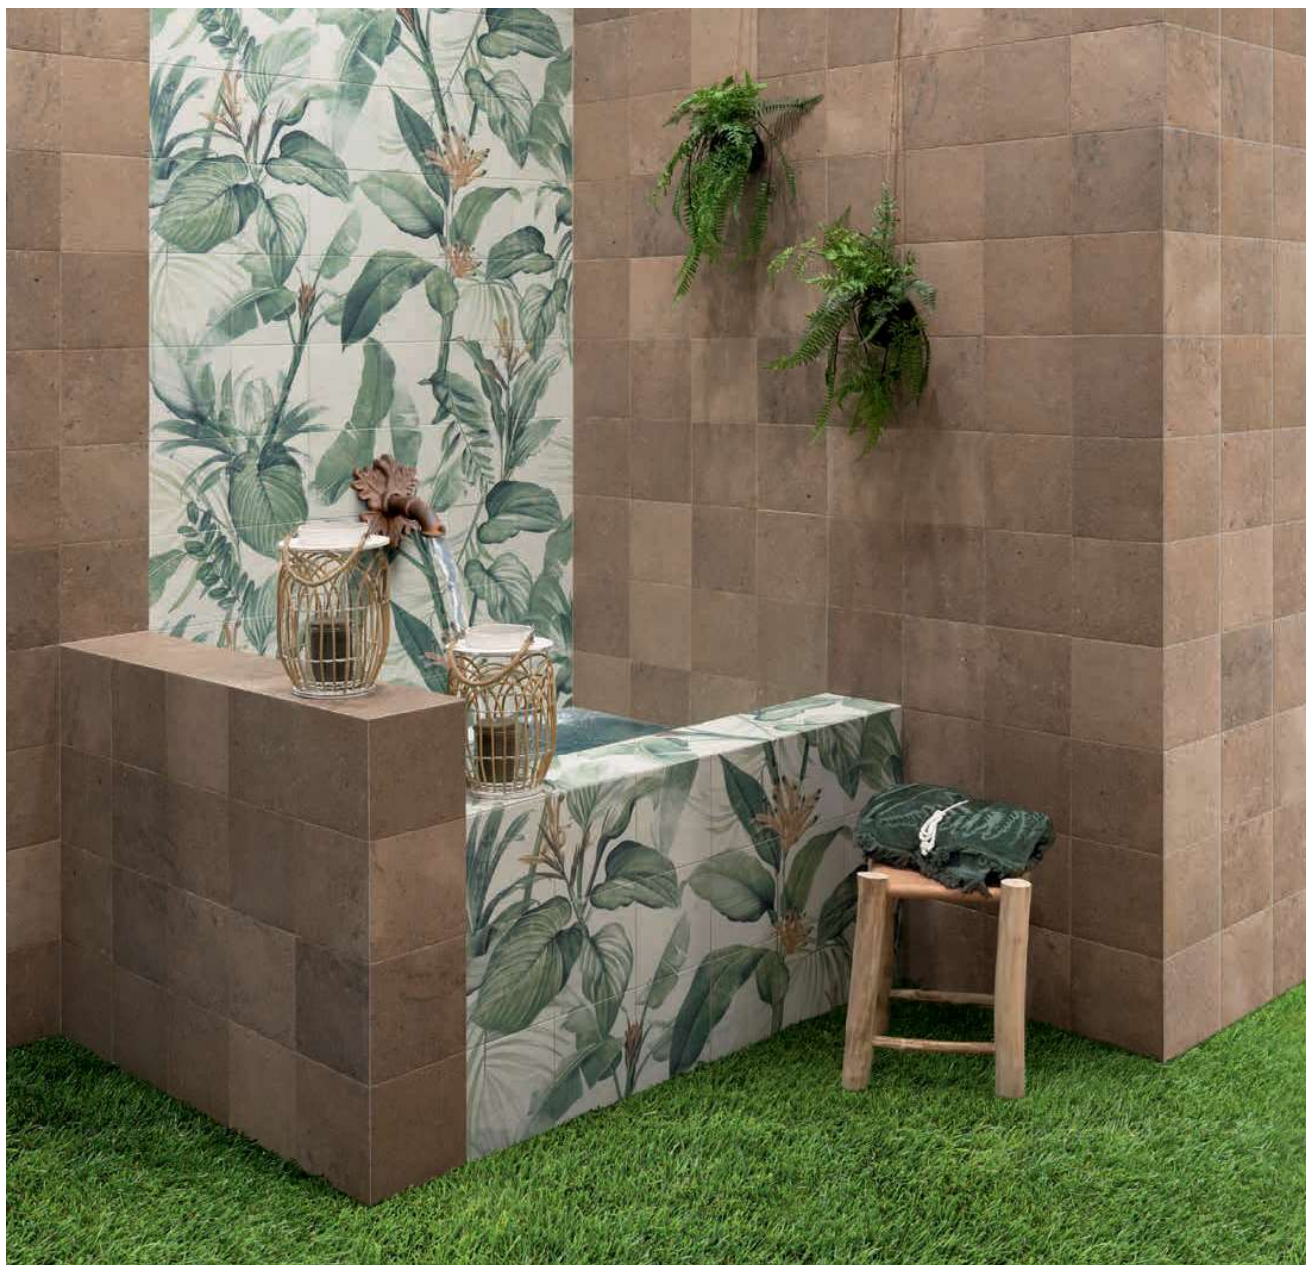

MURAL SPRING LEAVES

120x120 formado por 36 piezas de 20x20 · 48"x48" formed by 36 pieces of 8"x8"

ANTIDESLIZANTE
ANTI SLIP

ACABADO MATE
MATT FINISH

RES. A LAS MANCHAS
RESISTANT TO STAINS
CLASE 5

RES. AL RAYADO
SCRATCH RESISTANT
MOHS 6

RES. AL DESGASTE
WEAR RESISTANT
PE IV