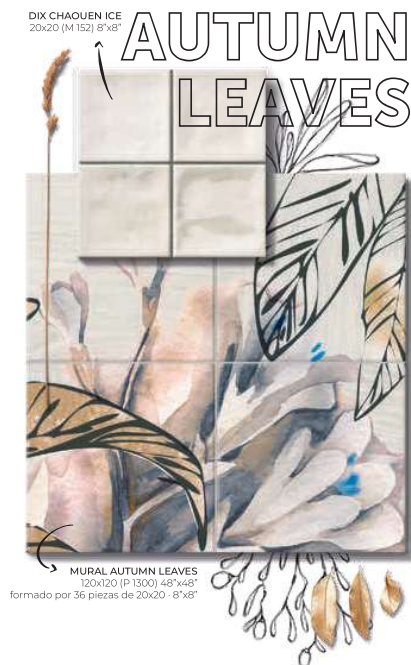

MURAL AUTUMN LEAVES

120x120 formado por 36 piezas de 20x20 · 48"x48" formed by 36 pieces of 8"x8"