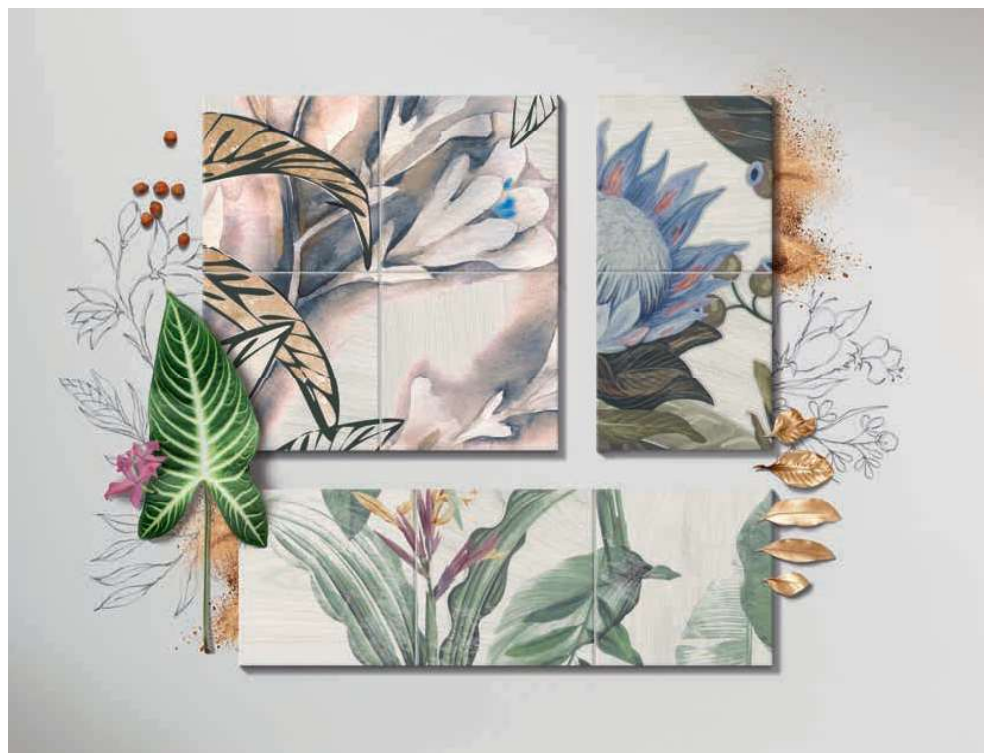

MURALES

MURAL 120X120 FORMADO POR 36 PIEZAS DE 20X20
 MURAL 48"X48" FORMED BY 36 PIECES OF 8"x8"

MURAL AUTUMN LEAVES
 MURAL SPRING LEAVES
 MURAL BLUE LEAVES

- IMPERMEABLE
WATER RESISTANT
- COLORES INALTERABLES
UNALTERABLE COLORS
- HIGIÉNICO
HYGIENIC
- INTERIOR ESPACIO DOMÉSTICO
DOMESTIC SPACES (INDOORS)
- IGNIFUGO
FIREPROOF
- FÁCIL LIMPIEZA
EASY TO CLEAN
- ECOLÓGICO
EKOLOGIC
- INTERIOR ESPACIO PÚBLICO
PUBLIC AREAS (INDOORS)
- REVESTIMIENTO VASO PISCINA
INTERIOR OF THE POOL
- R-10

OPTYM | MAINZU
 ORIGINAL PORCELAIN TILE | PORCELAIN

Mural Autumn Leaves 120x120 formado por 36 piezas de 20x20 - 48"x48" formed by 36 pieces of 8"x8"
 Bellagio Caramel 10x30 - 4"x12" [Ver serie completa en / Check complete serie in: TILE BOOK COLLECTIONS 2022]

MURAL SPRING LEAVES

120x120 formado por 36 piezas de 20x20 · 48"x48" formed by 36 pieces of 8"x8"

MURAL SPRING LEAVES
120x120 (P.1300)
48"x48" formado
por 36 piezas
de 20x20 · 8"x8"

Mural Spring Leaves 120x120 formado por 36 piezas de 20x20 · 48"x48" formed by 36 pieces of 8"x8"
Cinque Terre Bianco 10x30 · 4"x12" · Carino Menta Green 20x20 · 8"x8"

MURAL BLUE LEAVES

120x120 formado por 36 piezas de 20x20 · 48"x48" formed by 36 pieces of 8"x8"

BLUE
LEAVES

MURAL BLUE LEAVES
120x120 (P.1300) 48"x48"
formado por 36 piezas de 20x20 · 8"x8"

Mural Blue Leaves 120x120 formado por 36 piezas de 20x20 · 48"x48" formed by 36 pieces of 8"x8" · Green Ball Stone 20x20 · 8"x8" · Cinque Terre Ocean 10x30 · 4"x12" [Ver serie completa en / Check complete serie in: TILE BOOK COLLECTIONS 2022]