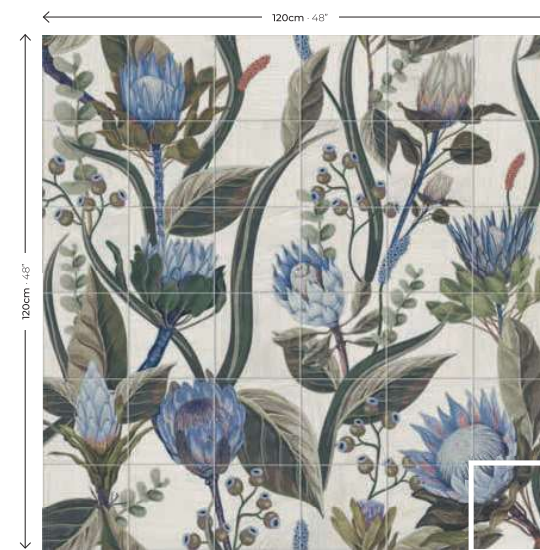

MURAL BLUE LEAVES