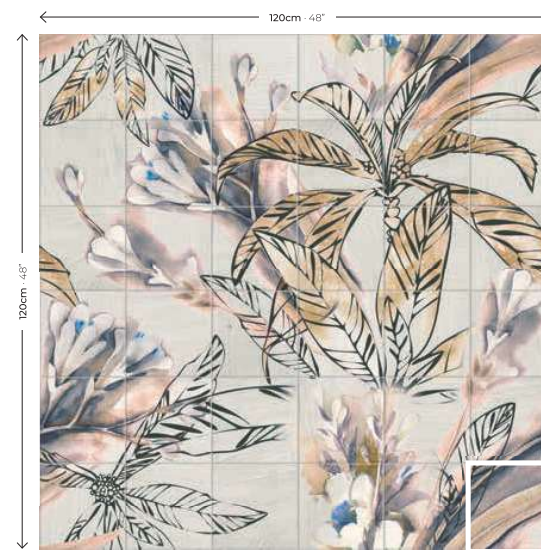

MURAL AUTUMN LEAVES
120x120 (P 1300) formado por 36 piezas de 20x20
48"x48" formed by 36 pieces of 8"x8"