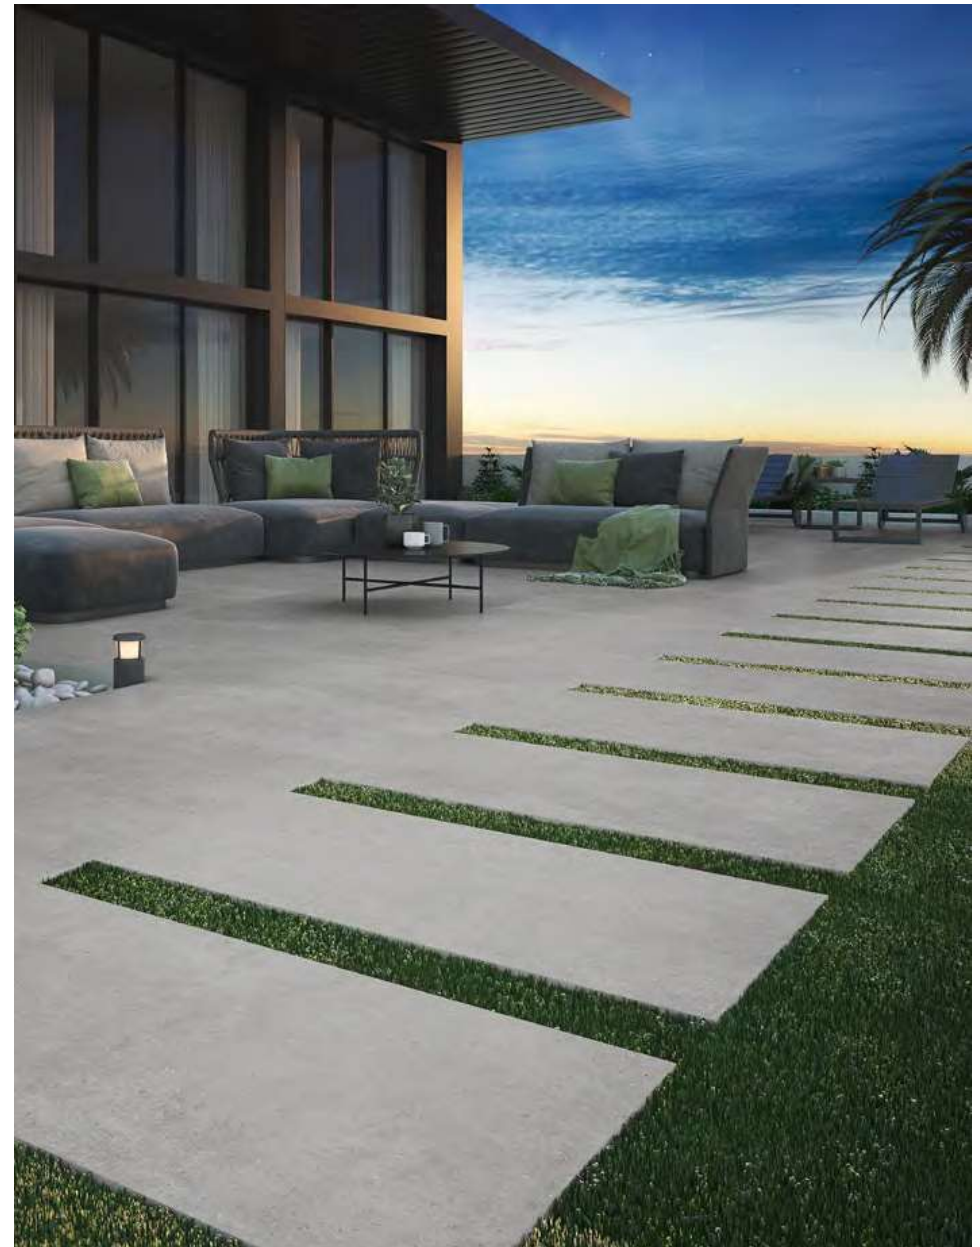

GRAVEL EXTREM

GLAZED PORCELAIN STONEWARE + COLOUR BODY + RECTIFIED + MATT
GRES PORCELÁNICO ESMALTADO + PASTA COLOREADA + RECTIFICADO + MATE

60x120x2 cm/24"x48"x0.8"

AVAILABLE FORMATS: / FORMATOS DISPONIBLES:

PIECES NAME NOMBRE DE LA PIEZA	SIZES FORMATOS (cm)	WORK SIZE DIMENSION DE FABRICACION (mm)	BOX | CAJA			PALLET | PALET			
			PIECES PIEZAS	sqm m²	MAX AVERAGE WEIGHT PESO MEDIO MAXIMO (kg)	BOXES CAJAS	sqm m²	MAX AVERAGE WEIGHT PESO MEDIO MAXIMO (kg)	SIZE PALLET FORMATO DEL PALET (mm)
GRAVEL EXTREM	60x120 RC-EXTREM	600 x 1200 x 20	1	0,720	34,000	32	23,040	1100	840x1200x740

GRAVEL EXTREM GREY
60x120x2 cm/24"x48"x0.8"

CONCRETE
CEMENTOS