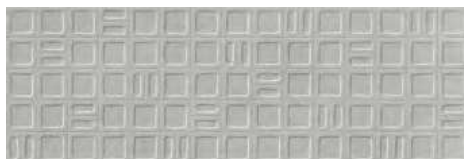

GRAVEL EXTREM GREY  
60x120x2 cm/24"x48"x0.8"

CONCRETE  
CEMENTOS

WALL TILE + WHITE BODY + RECTIFIED + MATT  
AZULEJO + PASTA BLANCA + RECTIFICADO + MATE

40x120 cm/16"x48"

GRAVEL WHITE

GRAVEL SQUARE WHITE

GRAVEL GREY