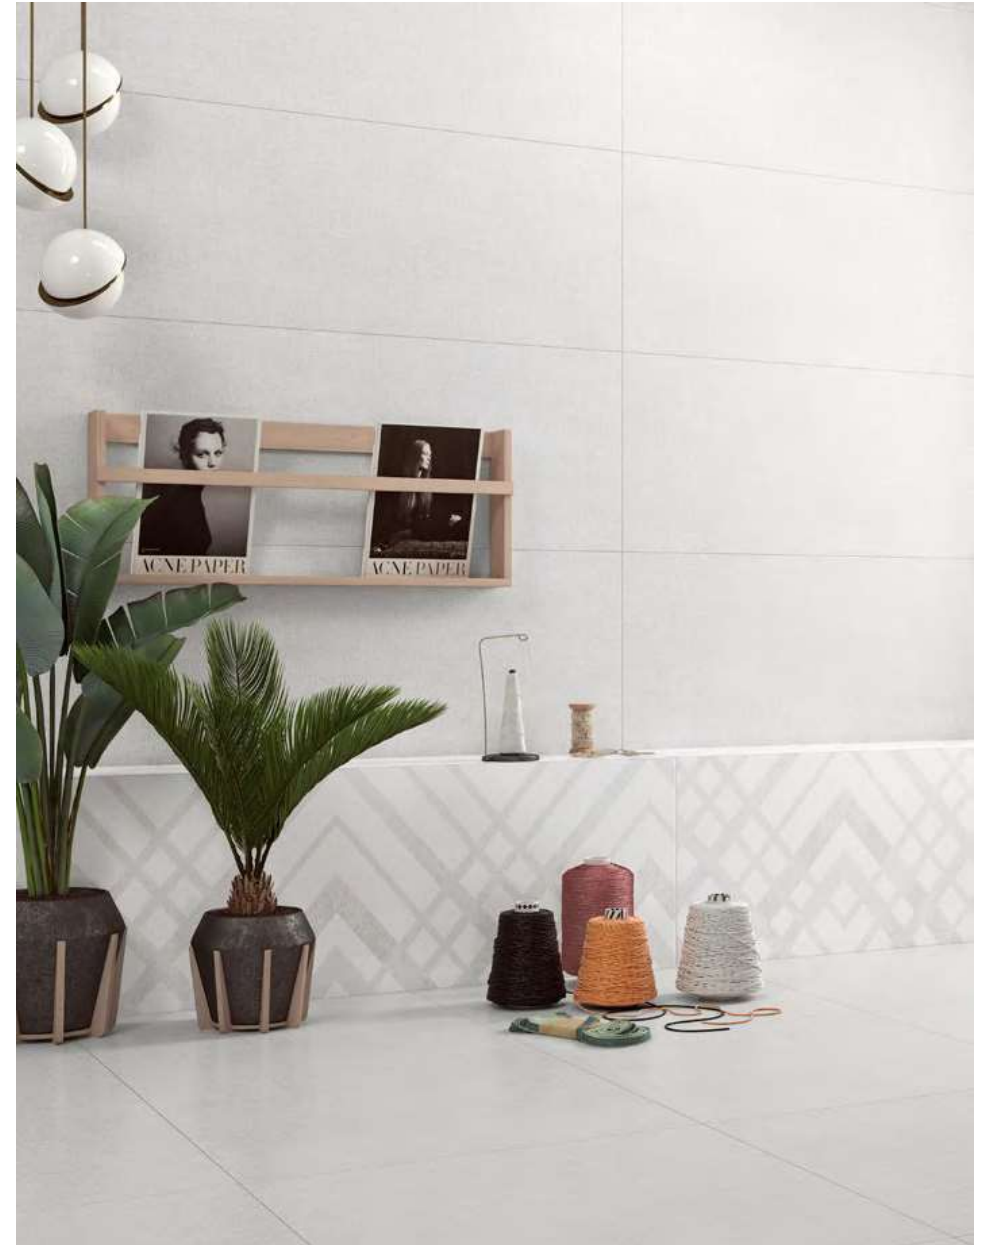

GRADONE STRAIR
PELDAÑO DIRADONE

30x60 cm/11.8"x24"

STRAIR TREAD
PELDAÑO ROMO

30x60 cm/11.8"x24"

SKIRTING
RODAFILE

9x60 cm/3.5"x24"

AVAILABLE FORMATS / FORMATOS DISPONIBLES:

PIECES NAME NOMBRE DE LA PIEZA	SIZES FORMATOS (cm)	WORK SIZE DIMENSION DE FABRICATION (mm)	BOX | CAJA			PALLET | PALET			
			PIECES PIEZAS	sqm m²	MAX AVERAGE WEIGHT PESO MEDIO MAXIMO (kg)	BOXES CAJAS	sqm m²	MAX AVERAGE WEIGHT PESO MEDIO MAXIMO (kg)	SIZE PALLET FORMATO DEL PALET (mm)
FIBRA	60x60 SL RC	600 x 600 x 9	4	1,440	27,000	32	46,080	950	800x1200x740